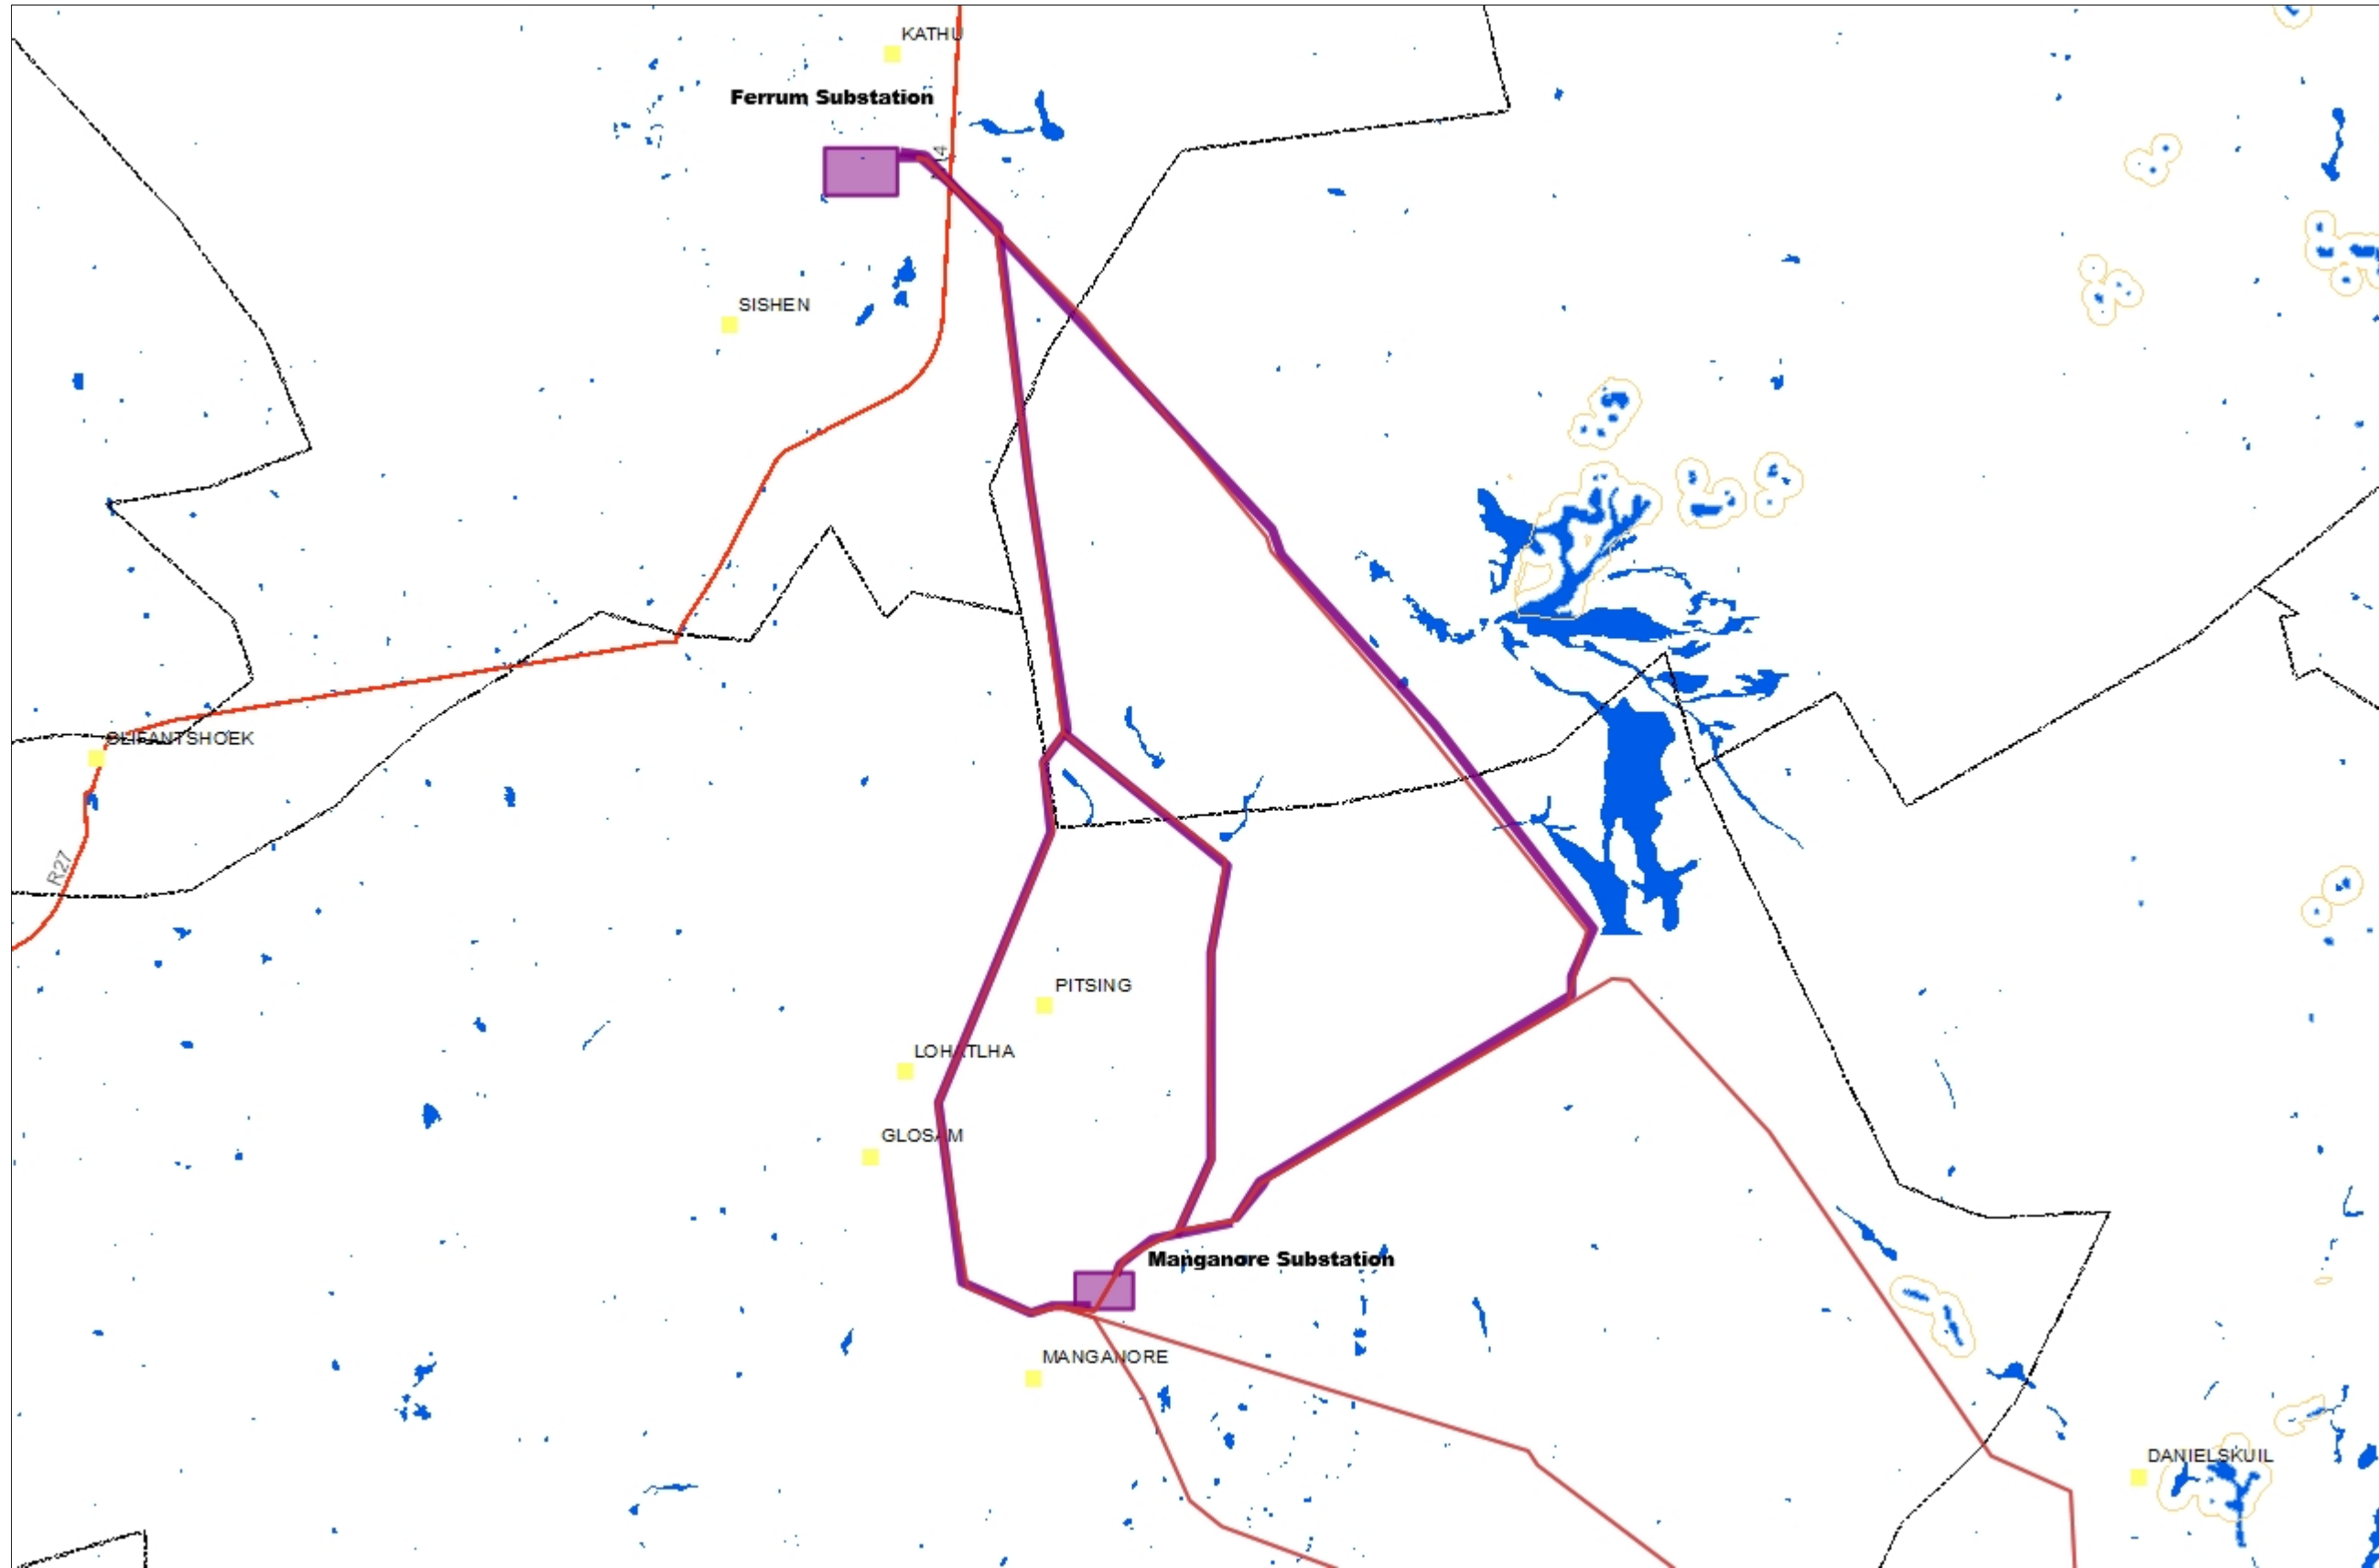

# National and Municipal Wetlands

## Description

Enter a description of the envisaged development (up to 100 words)

## Legend

- South Africa town points
- South African municipal boundaries 2009
- National roads
- Wetland clusters (NFEPA)
- National wetlands map 4 (NFEPA)
- RAMSAR

1: 301 358

15.3 0 7.65 15.3 Kilometers